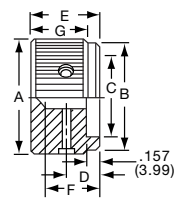

KHF SERIES

KHF500, 700, 900 1 set screw

KHF500A1/4

KHF900A1/4

Tyco						Plain Body with Top and Side Sawcut Indicator				
Electronics	Alcoswitch	Color	A	B	C	D	E			
9-1437621-1	KHF500A1/4	Natural	.500(12.7)	.374(9.50)	.118(3.00)	.342(8.69)	.563(14.3)			
9-1437621-2	KHF700A1/4	Natural	.740(18.8)	.590(15.0)	.118(3.00)	.592(15.0)	.563(14.3)			
9-1437621-3	KHF900A1/4	Natural	.937(23.8)	.708(18.0)	.118(3.00)	.779(19.8)	.563(14.3)			
*9-1437621-0	KHF1250A1/4	Natural	1.23(31.8)	.984(25.0)	.118(3.00)	1.08(27.5)	.563(14.3)			

KLN500A1/4

1/8" SHAFT=.126" (3.20)
1/4" SHAFT=.251" (6.38)

Knobs, Machined Aluminum

KLNS SERIES

KLNS500B1/8

1/8" SHAFT=.126" (3.20)
1/4" SHAFT=.251" (6.37)

KLNS900B1/4

Tyco									
Straight Knurl with Indicator Line on Top, Side and Skirt									
Electronics	Alcoswitch	Color	A	B	C	D	E	F	G
1-1437622-6	KLNS500A1/8	Natural	.500(12.7)	.280(7.11)	.380(9.65)	.750(19.0)	.160(4.07)	.630(16.0)	.510(13.0)
1-1437622-5	KLNS500A1/4	Natural	.500(12.7)	.280(7.11)	.380(9.65)	.750(19.0)	.160(4.07)	.630(16.0)	.510(13.0)
1-1437622-8	KLNS500B1/8	Black	.500(12.7)	.280(7.11)	.380(9.65)	.750(19.0)	.160(4.07)	.630(16.0)	.510(13.0)
1-1437622-7	KLNS500B1/4	Black	.500(12.7)	.280(7.11)	.380(9.65)	.750(19.0)	.160(4.07)	.630(16.0)	.510(13.0)
2-1437622-0	KLNS700A1/4	Natural	.750(19.0)	.280(7.11)	.590(14.9)	1.13(28.7)	.160(4.07)	.630(16.0)	.510(13.0)
2-1437622-1	KLNS700B1/4	Black	.750(19.0)	.280(7.11)	.590(14.9)	1.13(28.7)	.160(4.07)	.630(16.0)	.510(13.0)
2-1437622-2	KLNS900A1/4	Natural	.940(23.9)	.280(7.11)	.710(18.0)	1.40(35.5)	.160(4.07)	.630(16.0)	.510(13.0)
2-1437622-3	KLNS900B1/4	Black	.940(23.9)	.280(7.11)	.710(18.0)	1.40(35.5)	.160(4.07)	.630(16.0)	.510(13.0)