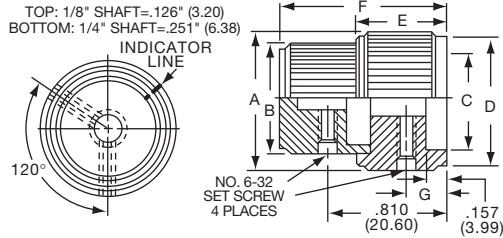

Knobs, Machined Aluminum

KN SERIES

Tyco Concentric Set with Straight Knurl with Indicator Lines									
Electronics	Alcoswitch	Color	A	B	C	D	E	F	G
5-1437622-6	KN5700A1/4	Natural	.750(19.1)	.500(12.7)	.590(15.0)	.700(17.8)	.625(15.9)	1.16(29.5)	.281(7.14)
5-1437622-7	KN5700B1/4	Black	.750(19.1)	.500(12.7)	.590(15.0)	.700(17.8)	.625(15.9)	1.16(29.5)	.281(7.14)