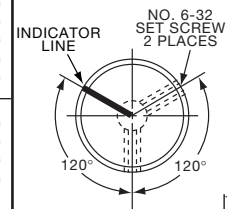

KHF SERIES

KHF500, 700, 900 1 set screw

KHF500A1/4

KHF900A1/4

Tyco						Plain Body with Top and Side Sawcut Indicator				
Electronics	Alcoswitch	Color	A	B	C	D	E			
9-1437621-1	KHF500A1/4	Natural	.500(12.7)	.374(9.50)	.118(3.00)	.342(8.69)	.563(14.3)			
9-1437621-2	KHF700A1/4	Natural	.740(18.8)	.590(15.0)	.118(3.00)	.592(15.0)	.563(14.3)			
9-1437621-3	KHF900A1/4	Natural	.937(23.8)	.708(18.0)	.118(3.00)	.779(19.8)	.563(14.3)			
*9-1437621-0	KHF1250A1/4	Natural	1.23(31.8)	.984(25.0)	.118(3.00)	1.08(27.5)	.563(14.3)			

KLN500A1/4

1/8" SHAFT=.126" (3.20)
1/4" SHAFT=.251" (6.38)

Knobs, Machined Aluminum

KLNS SERIES

KLNS500B1/8

1/8" SHAFT=.126" (3.20)
1/4" SHAFT=.251" (6.37)

KLNS900B1/4

Tyco									
Straight Knurl with Indicator Line on Top, Side and Skirt									
Electronics	Alcoswitch	Color	A	B	C	D	E	F	G
1-1437622-6	KLNS500A1/8	Natural	.500(12.7)	.280(7.11)	.380(9.65)	.750(19.0)	.160(4.07)	.630(16.0)	.510(13.0)
1-1437622-5	KLNS500A1/4	Natural	.500(12.7)	.280(7.11)	.380(9.65)	.750(19.0)	.160(4.07)	.630(16.0)	.510(13.0)
1-1437622-8	KLNS500B1/8	Black	.500(12.7)	.280(7.11)	.380(9.65)	.750(19.0)	.160(4.07)	.630(16.0)	.510(13.0)
1-1437622-7	KLNS500B1/4	Black	.500(12.7)	.280(7.11)	.380(9.65)	.750(19.0)	.160(4.07)	.630(16.0)	.510(13.0)
2-1437622-0	KLNS700A1/4	Natural	.750(19.0)	.280(7.11)	.590(14.9)	1.13(28.7)	.160(4.07)	.630(16.0)	.510(13.0)
2-1437622-1	KLNS700B1/4	Black	.750(19.0)	.280(7.11)	.590(14.9)	1.13(28.7)	.160(4.07)	.630(16.0)	.510(13.0)
2-1437622-2	KLNS900A1/4	Natural	.940(23.9)	.280(7.11)	.710(18.0)	1.40(35.5)	.160(4.07)	.630(16.0)	.510(13.0)
2-1437622-3	KLNS900B1/4	Black	.940(23.9)	.280(7.11)	.710(18.0)	1.40(35.5)	.160(4.07)	.630(16.0)	.510(13.0)