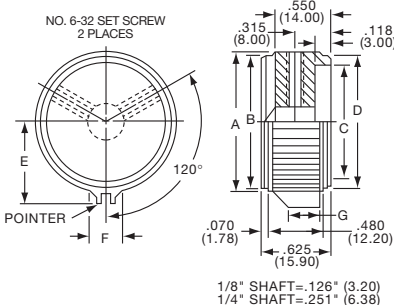

KPN SERIES

Tyco Electronics Alcoswitch		Color	A	B	C	D	E	F	G
Straight Knurl with Pointer and Indicator Line									
9-1437622-1	KPN500A1/8	Natural	.500(12.7)	.445(11.3)	.372(9.45)	.445(11.3)	.368(9.35)	.195(4.95)	.354(8.99)
9-1437622-0	KPN500A1/4	Natural	.500(12.7)	.445(11.3)	.372(9.45)	.445(11.3)	.368(9.35)	.195(4.95)	.354(8.99)
9-1437622-3	KPN500B1/8	Black	.500(12.7)	.445(11.3)	.372(9.45)	.445(11.3)	.368(9.35)	.195(4.95)	.354(8.99)
9-1437622-2	KPN500B1/4	Black	.500(12.7)	.445(11.3)	.372(9.45)	.445(11.3)	.368(9.35)	.195(4.95)	.354(8.99)
9-1437622-5	KPN700A1/4	Natural	.750(19.1)	.695(17.65)	.590(15.0)	.695(17.7)	.515(13.1)	.234(5.94)	.394(10.0)
9-1437622-6	KPN700B1/4	Black	.750(19.1)	.695(17.65)	.590(15.0)	.695(17.7)	.515(13.1)	.234(5.94)	.394(10.0)
9-1437622-7	KPN900A1/4	Natural	.937(23.8)	.882(22.40)	.692(17.6)	.882(22.4)	.630(16.0)	.276(7.01)	.350(8.90)
9-1437622-9	KPN900B1/4	Black	.937(23.8)	.882(22.40)	.692(17.6)	.882(22.4)	.630(16.0)	.276(7.01)	.350(8.90)

KS SERIES