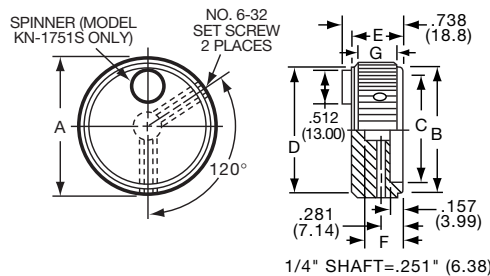

1/4" SHAFT=.251" (6.38)

Tyco									
Straight Knurl with & without "Fingertip" Spinner									
Electronics	Alcoswitch	Color	A	B	C	D	E	F	G
Less Indicator									
3-1437622-2	KN1751A1/4	Natural	1.75(44.5)	1.55(39.4)	1.38(35.1)	1.65(41.9)	.620(15.0)	.508(12.9)	.480(12.2)
3-1437622-6	KN1751B1/4	Black	1.75(44.5)	1.55(39.4)	1.38(35.1)	1.65(41.9)	.620(15.8)	.508(12.9)	.480(12.2)
Two Toned									
Body - Top									
3-1437622-3	KN1751AB1/4	Ntl. - Blk.	1.75(44.5)	1.55(39.4)	1.38(35.1)	1.65(41.9)	.620(15.8)	.508(12.9)	.480(12.2)
3-1437622-7	KN1751BA1/4	Blk. - Natural	1.75(44.5)	1.55(39.4)	1.38(35.1)	1.65(41.9)	.620(15.8)	.508(12.9)	.480(12.2)
With Indicator									
3-1437622-1	KN1750A1/4	Natural	1.75(44.5)	1.55(39.4)	1.38(35.1)	1.65(41.9)	.620(15.8)	.508(12.9)	.480(12.2)
3-1437622-1	KN1750B1/4	Black	1.75(44.5)	1.55(39.4)	1.38(35.1)	1.65(41.9)	.620(15.8)	.508(12.9)	.480(12.2)
With Spinner/Less Indicator									
3-1437622-5	KN1751AS1/4	Natural	1.75(44.5)	1.55(39.4)	1.38(35.1)	1.65(41.9)	.620(15.8)	.508(12.9)	.480(12.2)
3-1437622-8	KN1751BS1/4	Black	1.75(44.5)	1.55(39.4)	1.38(35.1)	1.65(41.9)	.620(15.8)	.508(12.9)	.480(12.2)