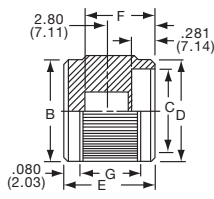

KN SERIES

NO. 6-32 SET SCREW 2 PLACES
1/8" SHAFT=.126" (3.20)
1/4" SHAFT=.251" (6.38)