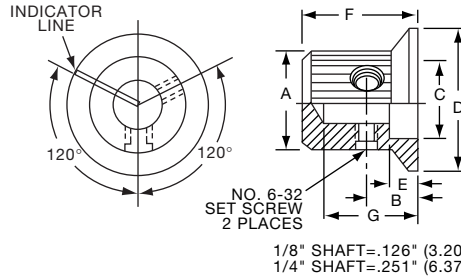

KLN500A1/4

1/8" SHAFT=.126" (3.20)
1/4" SHAFT=.251" (6.38)

Knobs, Machined Aluminum

KLNS SERIES

KLNS500B1/8

1/8" SHAFT=.126" (3.20)
1/4" SHAFT=.251" (6.37)

KLNS900B1/4

Tyco									
Straight Knurl with Indicator Line on Top, Side and Skirt									
Electronics	Alcoswitch	Color	A	B	C	D	E	F	G
1-1437622-6	KLNS500A1/8	Natural	.500(12.7)	.280(7.11)	.380(9.65)	.750(19.0)	.160(4.07)	.630(16.0)	.510(13.0)
1-1437622-5	KLNS500A1/4	Natural	.500(12.7)	.280(7.11)	.380(9.65)	.750(19.0)	.160(4.07)	.630(16.0)	.510(13.0)
1-1437622-8	KLNS500B1/8	Black	.500(12.7)	.280(7.11)	.380(9.65)	.750(19.0)	.160(4.07)	.630(16.0)	.510(13.0)
1-1437622-7	KLNS500B1/4	Black	.500(12.7)	.280(7.11)	.380(9.65)	.750(19.0)	.160(4.07)	.630(16.0)	.510(13.0)
2-1437622-0	KLNS700A1/4	Natural	.750(19.0)	.280(7.11)	.590(14.9)	1.13(28.7)	.160(4.07)	.630(16.0)	.510(13.0)
2-1437622-1	KLNS700B1/4	Black	.750(19.0)	.280(7.11)	.590(14.9)	1.13(28.7)	.160(4.07)	.630(16.0)	.510(13.0)
2-1437622-2	KLNS900A1/4	Natural	.940(23.9)	.280(7.11)	.710(18.0)	1.40(35.5)	.160(4.07)	.630(16.0)	.510(13.0)
2-1437622-3	KLNS900B1/4	Black	.940(23.9)	.280(7.11)	.710(18.0)	1.40(35.5)	.160(4.07)	.630(16.0)	.510(13.0)