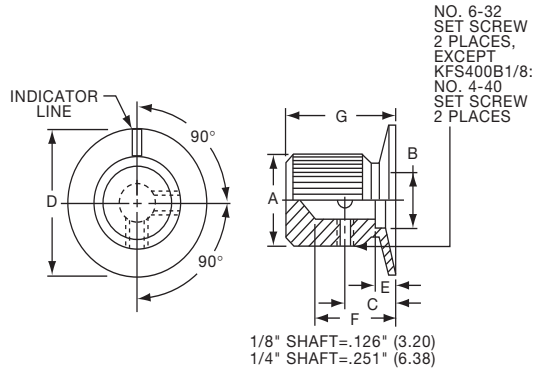

Knobs, Machined Aluminum

KFS SERIES

Tyco								Straight Knurl with Indicator on Skirt		
Electronics	Alcoswitch	Color	A	B	C	D	E	F	G	
8-1437621-6	KFS400B1/8	Black Matte	.380(9.65)	.382(9.70)	.256(6.50)	.500(12.7)	.098(2.49)	.469(11.9)	0.591(15.0)	
8-1437621-8	KFS500B1/8	Black Matte	.500(12.7)	.382(9.70)	.252(6.48)	.630(16.0)	.161(4.09)	.469(11.9)	.630(16.0)	
8-1437621-7	KFS500B1/4	Black Matte	.618(15.7)	.280(7.11)	.382(9.70)	1.00(25.4)	.161(4.09)	.630(16.0)	0.811(20.6)	
8-1437621-9	KFS600B1/4	Black Matte	.618(15.7)	.280(7.11)	.382(9.70)	1.00(25.4)	.161(4.09)	.630(16.0)	0.811(20.6)	

KHF SERIES