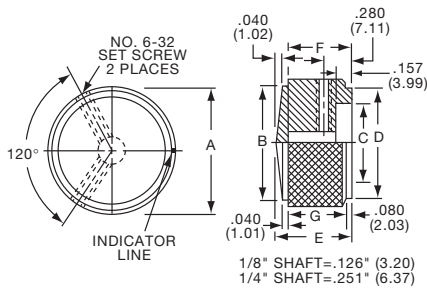

Knobs, Machined Aluminum

KD SERIES

Tyco Diamond Knurl with Indicator Line									
Electronics	Alcoswitch	Color	A	B	C	D	E	F	G
7-1437621-1	KD500A1/8	Natural	.500(12.7)	.430(10.9)	.380(9.65)	.430(10.9)	.630(16.0)	.510(13.0)	.470(11.9)
7-1437621-0	KD500A1/4	Natural	.500(12.7)	.430(10.9)	.380(9.65)	.430(10.9)	.630(16.0)	.510(13.0)	.470(11.9)
7-1437621-3	KD500B1/8	Black	.500(12.7)	.430(10.9)	.380(9.65)	.430(10.9)	.630(16.0)	.510(13.0)	.470(11.9)
7-1437621-2	KD500B1/4	Black	.500(12.7)	.430(10.9)	.380(9.65)	.430(10.9)	.630(16.0)	.510(13.0)	.470(11.9)
7-1437621-4	KD700A1/4	Natural	.750(19.1)	.660(16.8)	.590(15.0)	.660(16.8)	.630(16.0)	.510(13.0)	.470(11.9)
7-1437621-5	KD700B1/4	Black	.750(19.1)	.660(16.8)	.590(15.0)	.660(16.8)	.630(16.0)	.510(13.0)	.470(11.9)
7-1437621-6	KD900A1/4	Natural	.940(23.9)	.820(20.8)	.710(18.0)	.820(20.8)	.630(16.0)	.510(13.0)	.470(11.9)
7-1437621-7	KD900B1/4	Black	.940(23.9)	.820(20.8)	.710(18.0)	.820(20.8)	.630(16.0)	.510(13.0)	.470(11.9)
6-1437621-8	KD1250A1/4	Natural	1.25(31.8)	1.11(28.2)	.980(24.9)	1.11(28.2)	.750(19.1)	.630(16.0)	.590(15.0)
6-1437621-9	KD1250B1/4	Black	1.25(31.8)	1.11(28.2)	.980(24.9)	1.11(28.2)	.750(19.1)	.630(16.0)	.590(15.0)

KE SERIES