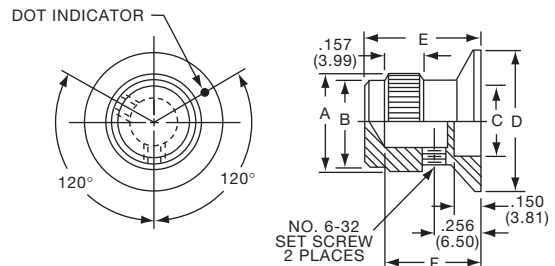

KES SERIES

Tyco Knurl Grip with Dot Indicator on Skirt						
Electronics	Alcoswitch	Color	A	B	C	F
8-1437621-4	KES500AB1/8	Ntl. - Blk.	.500(12.7)	.460(11.7)	.382(9.70)	.625(15.9)
8-1437621-3	KES500AB1/4	Ntl. - Blk.	.500(12.7)	.460(11.7)	.382(9.70)	.625(15.9)
8-1437621-5	KES700AB1/4	Ntl. - Blk.	.750(19.1)	.710(18.1)	.630(16.0)	.625(15.9)
	KES900AB1/4	Ntl. - Blk.	.937(23.8)	.897(22.8)	.787(20.0)	.625(15.9)

K

K Series

K6