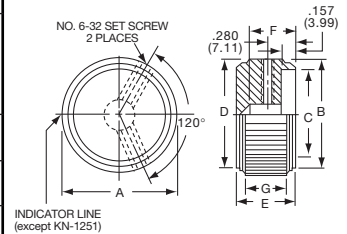

INDICATOR LINE (except KN-1251)