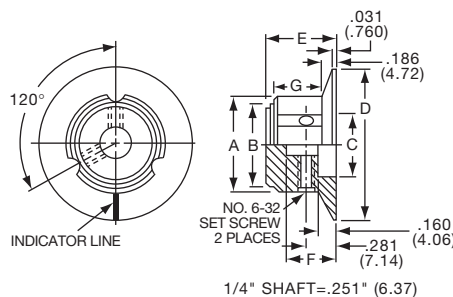

Tyco Electronics Alcoswitch		Color	A	B	C	D	E	F	G
3 Flute Design with Aluminum Skirt and Indicator Line									
1437623-3	KS500A1/8	Natural	.500(12.7)	.430(10.9)	.360(9.14)	.750(19.1)	.620(15.8)	.510(13.0)	.430(10.9)
1437623-2	KS500A1/4	Natural	.500(12.7)	.430(10.9)	.360(9.14)	.750(19.1)	.620(15.8)	.510(13.0)	.430(10.9)
1437623-5	KS500B1/8	Black	.500(12.7)	.430(10.9)	.360(9.14)	.750(19.1)	.620(15.8)	.510(13.0)	.430(10.9)
1437623-4	KS500B1/4	Black	.500(12.7)	.430(10.9)	.360(9.14)	.750(19.1)	.620(15.8)	.510(13.0)	.430(10.9)
1437623-6	KS700A1/4	Natural	.750(19.0)	.650(16.5)	.590(14.9)	1.12(28.4)	.620(15.8)	.510(13.0)	.430(10.9)
1437623-7	KS700B1/4	Black	.750(19.0)	.650(16.5)	.590(14.9)	1.12(28.4)	.620(15.8)	.510(13.0)	.430(10.9)
1437623-8	KS900A1/4	Natural	.940(23.9)	.820(20.8)	.710(18.0)	1.40(35.6)	.620(15.8)	.510(13.0)	.430(10.9)
1437623-9	KS900B1/4	Black	.940(23.9)	.820(20.8)	.710(18.0)	1.40(35.6)	.620(15.8)	.510(13.0)	.430(10.9)