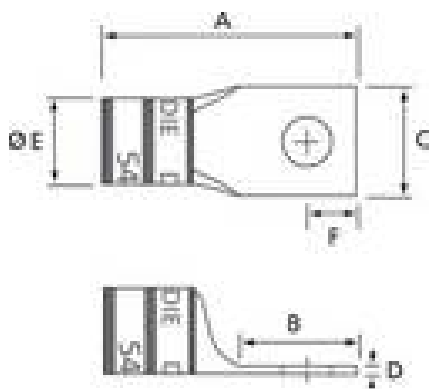

Color-Keyed®

Long Barrel Copper Lug T&B Catalog Number:

UPC Number:
Status:
Description:

54930BE
78621089825
Active

Copper One-Hole Lug - Straight Long Barrel - max 35KV, #8 AWG Wire, 1/4" Bolt Size, Tin Plated Blind End, Red 21

General

Material	Copper
Finish	Tin Plated
Wire Size	#8 AWG
Number of Studs	1
Stud Size	1/4
Tongue Angle	Straight
Barrel Length	Long
Barrel Shape	Standard
Tongue Width	Standard
Peep Hole	N
Marking	Standard
Hole Shape	Round
Die Color	Red
Die Code	21

Dimension Information

A (inches)	1.656
B (inches)	.641
C (inches)	.422
D (inches)	.078
E (inches)	.297
F (inches)	.25

Specifications

Voltage Rating	600V to 35KV
----------------	--------------

Tooling

Connector & Tooling Chart	Available on Website
---------------------------	----------------------