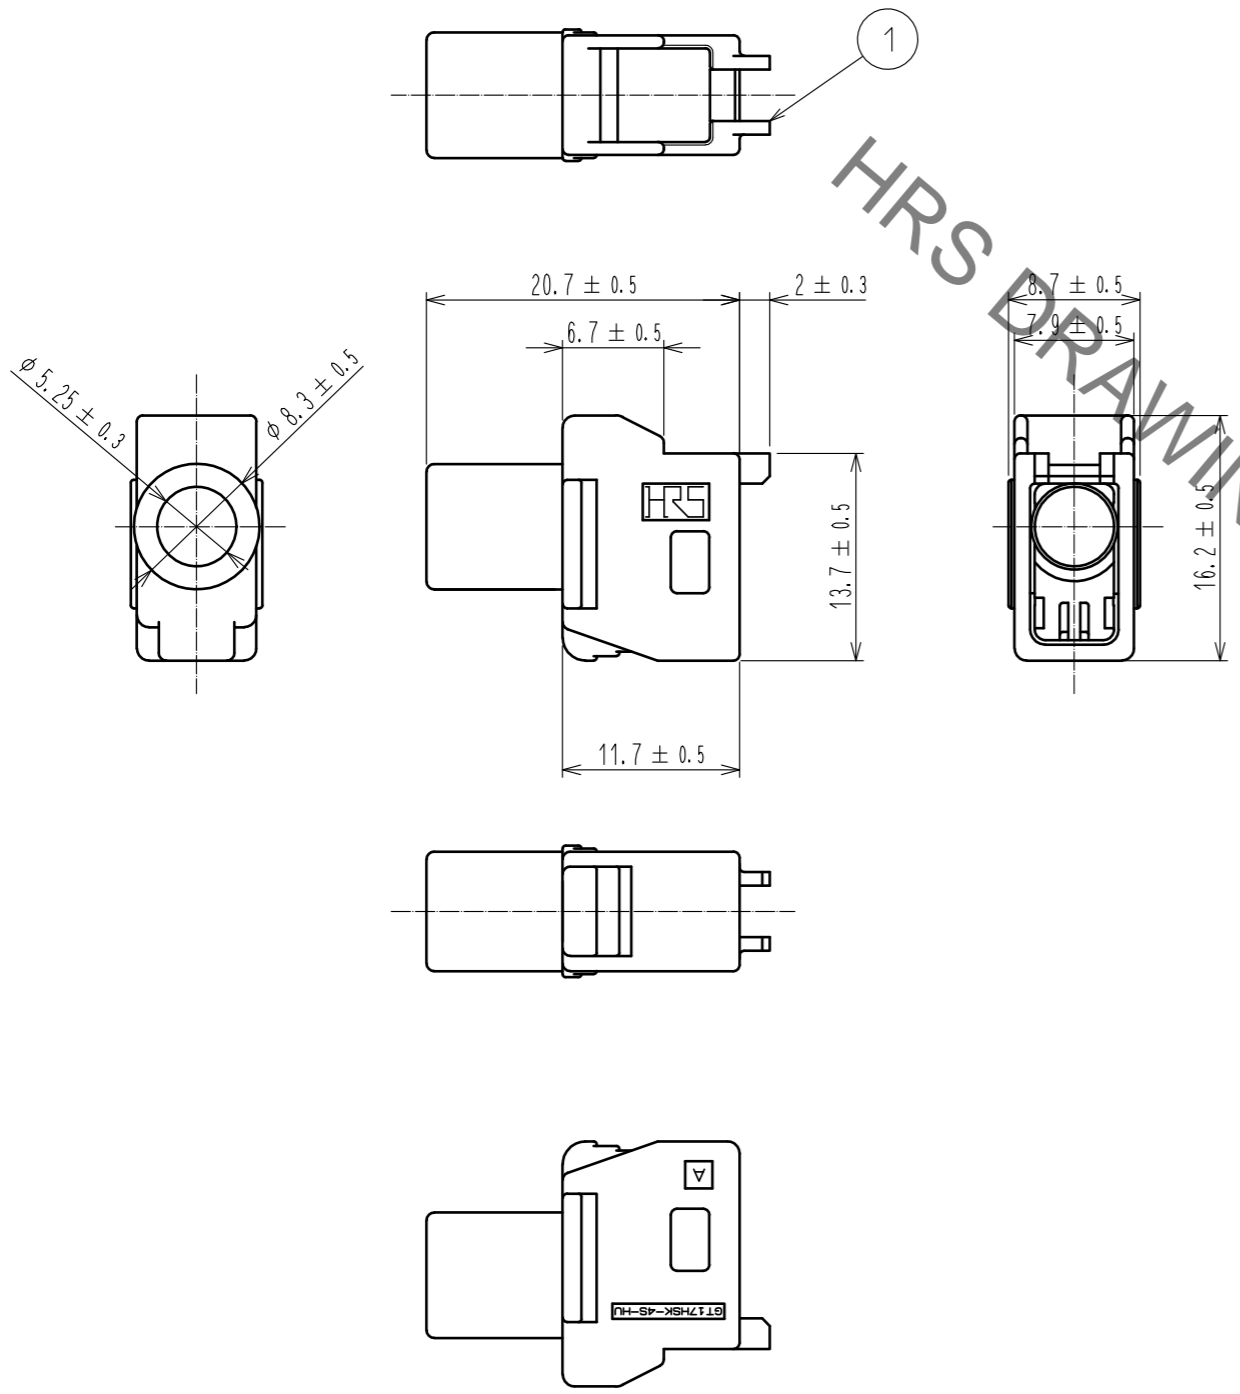

ELV. RoHS COMPLIANT

# GT17HSK-4S(\*)/SET \* : KEY

1	PBT	DARK GRAY						
NO.	MATERIAL	FINISH .	REMARKS	NO.	MATERIAL	FINISH .	REMARKS	
UNITS		SCALE	COUNT	DESCRIPTION OF REVISIONS		DESIGNED	CHECKED	DATE
mm		2 : 1						
HIROSE ELECTRIC CO., LTD.				APPROVED : AR. SHIRAI	17.07.21	DRAWING NO. EDC-167969-00-02		
				CHECKED : TH. MIZUGUCHI	17.07.20	PART NO. GT17HSK-4S-HU		
				DESIGNED : YT. TAKANASHI	17.07.20	CODE NO. CL767-0244-0-00		
				DRAWN : YT. TAKANASHI	17.07.20	1/1		