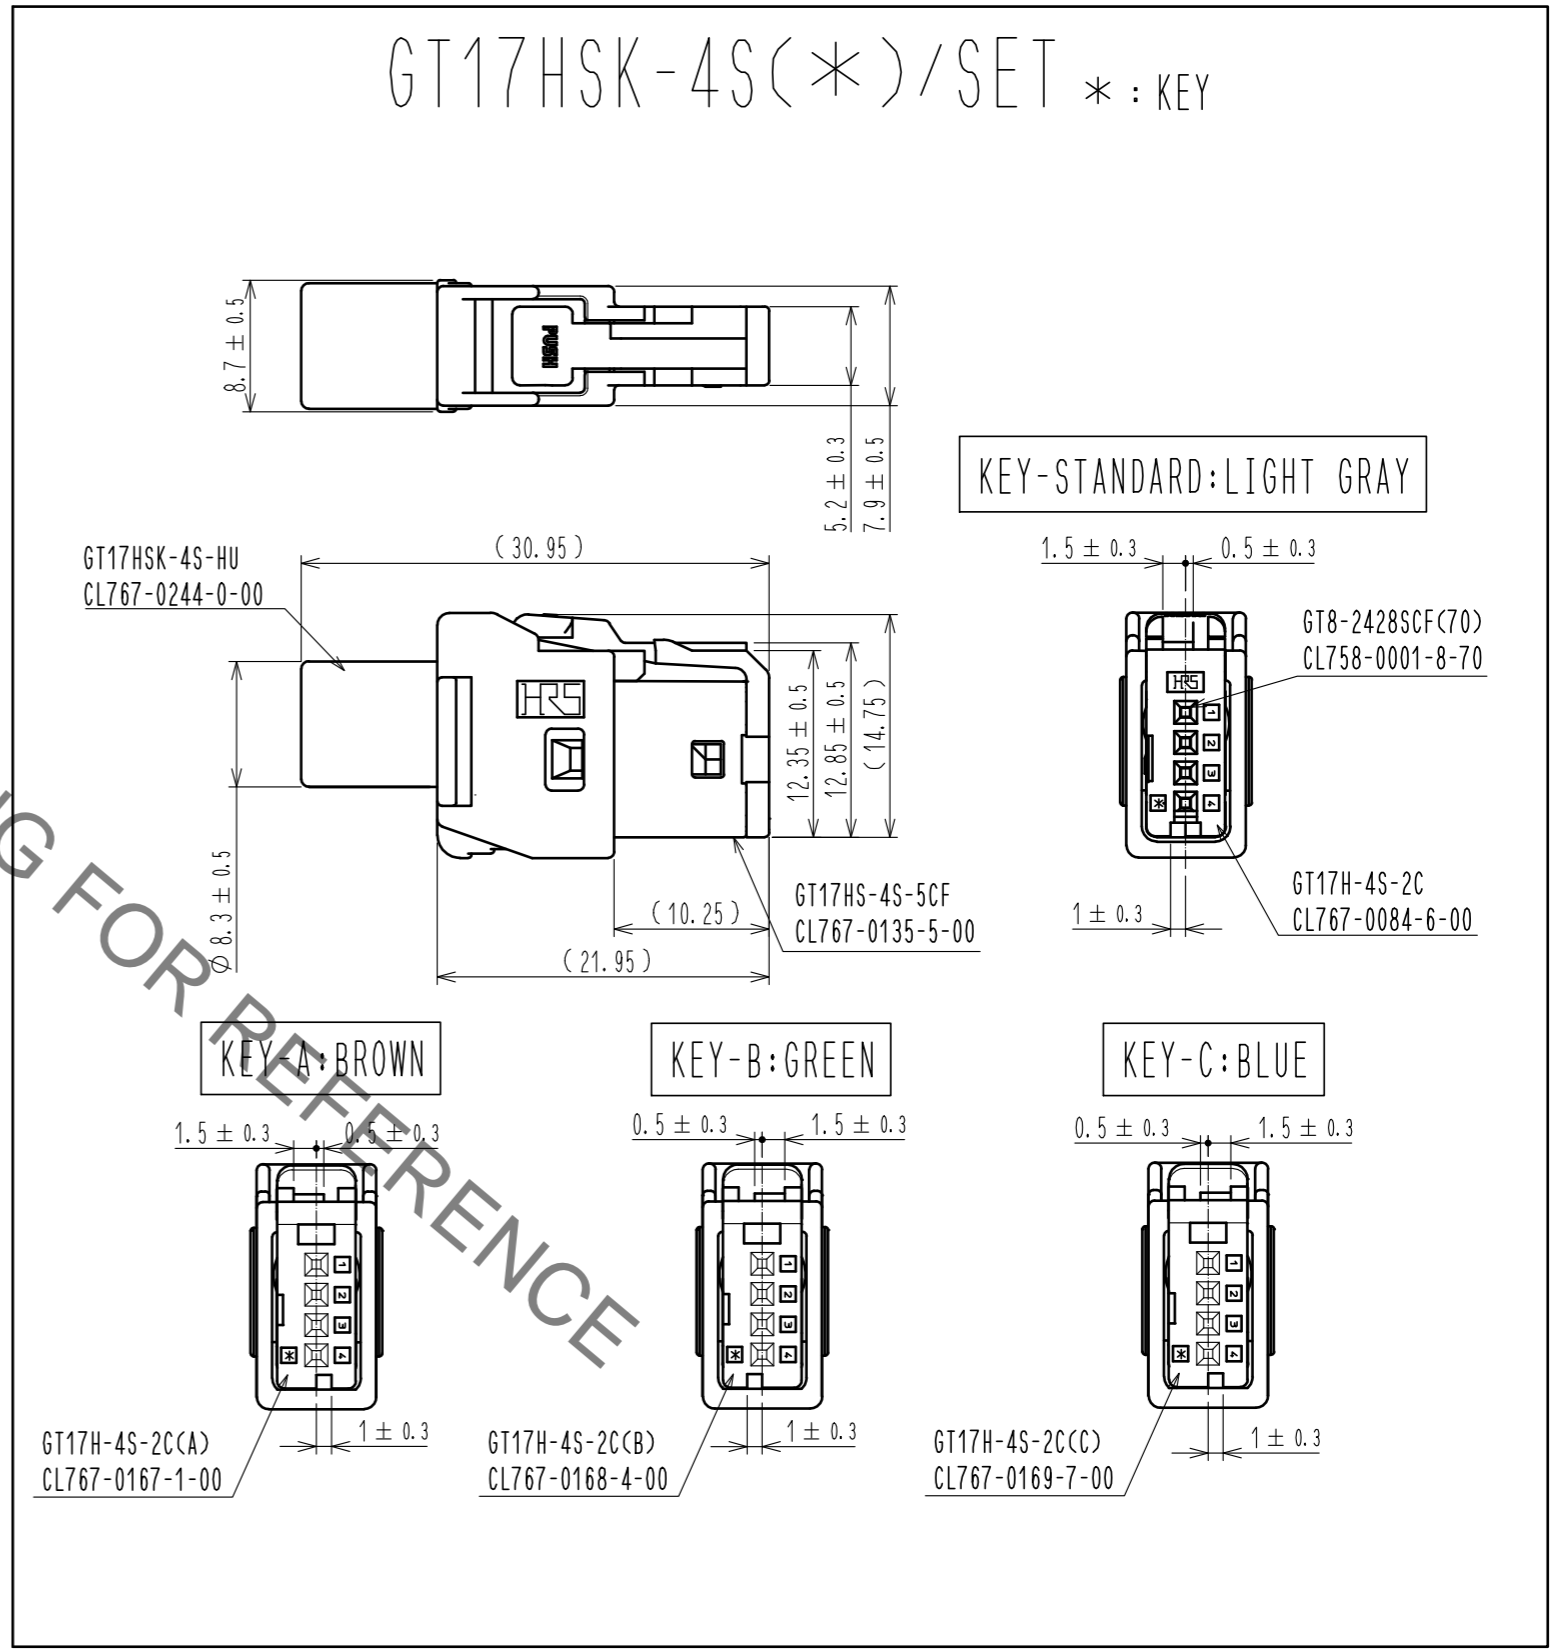

ELV. RoHS COMPLIANT

# GT17HSK-4S(\*)/SET \* : KEY

1	PBT	DARK GRAY						
NO.	MATERIAL	FINISH .	REMARKS	NO.	MATERIAL	FINISH .	REMARKS	
UNITS		SCALE	COUNT	DESCRIPTION OF REVISIONS		DESIGNED	CHECKED	DATE
mm		2 : 1						
HIROSE ELECTRIC CO., LTD.				APPROVED : AR. SHIRAI	17.07.21	DRAWING NO. EDC-167969-00-02		
				CHECKED : TH. MIZUGUCHI	17.07.20	PART NO. GT17HSK-4S-HU		
				DESIGNED : YT. TAKANASHI	17.07.20	CODE NO. CL767-0244-0-00		
				DRAWN : YT. TAKANASHI	17.07.20	1/1		