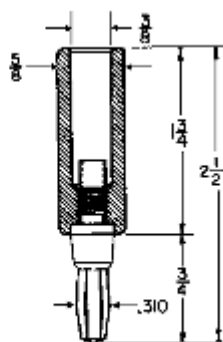

UPS Tracking

part 497: Positive Locking Ba

part 289: Shrouded Safety Bar

632 Arch Street, POB 726
Meadville, PA 16335 USA
814-724-6440
Contact Webmaster
© 2006

part 255: Right Angle Banana

part 426: Short Banana Plug

part 285: Giant Banana Plug

part 9351: Safety Banana Plug