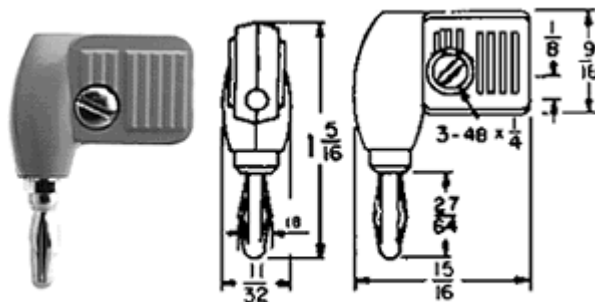

UPS Tracking

part 497: Positive Locking Ba

part 289: Shrouded Safety Bar

632 Arch Street, POB 726
Meadville, PA 16335 USA
814-724-6440
Contact Webmaster
© 2006

part 255: Right Angle Banana

part 426: Short Banana Plug

part 285: Giant Banana Plug

part 9351: Safety Banana Plug