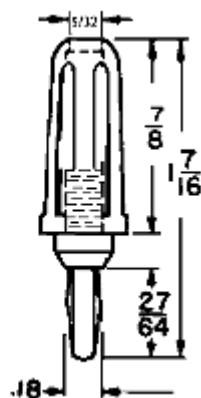

UPS Tracking

part 497: Positive Locking Ba

part 289: Shrouded Safety Bar

632 Arch Street, POB 726
Meadville, PA 16335 USA
814-724-6440
Contact Webmaster
© 2006

part 255: Right Angle Banana

part 426: Short Banana Plug

part 285: Giant Banana Plug

part 9351: Safety Banana Plug