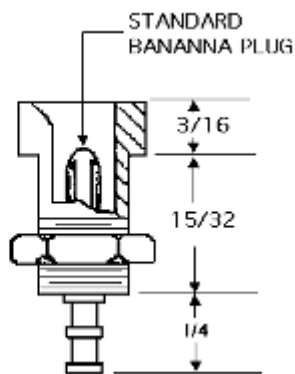

UPS Tracking

part 497: Positive Locking Ba

part 289: Shrouded Safety Bar

632 Arch Street, POB 726
Meadville, PA 16335 USA
814-724-6440
Contact Webmaster
© 2006

part 255: Right Angle Banana

part 426: Short Banana Plug

part 285: Giant Banana Plug

part 9351: Safety Banana Plug