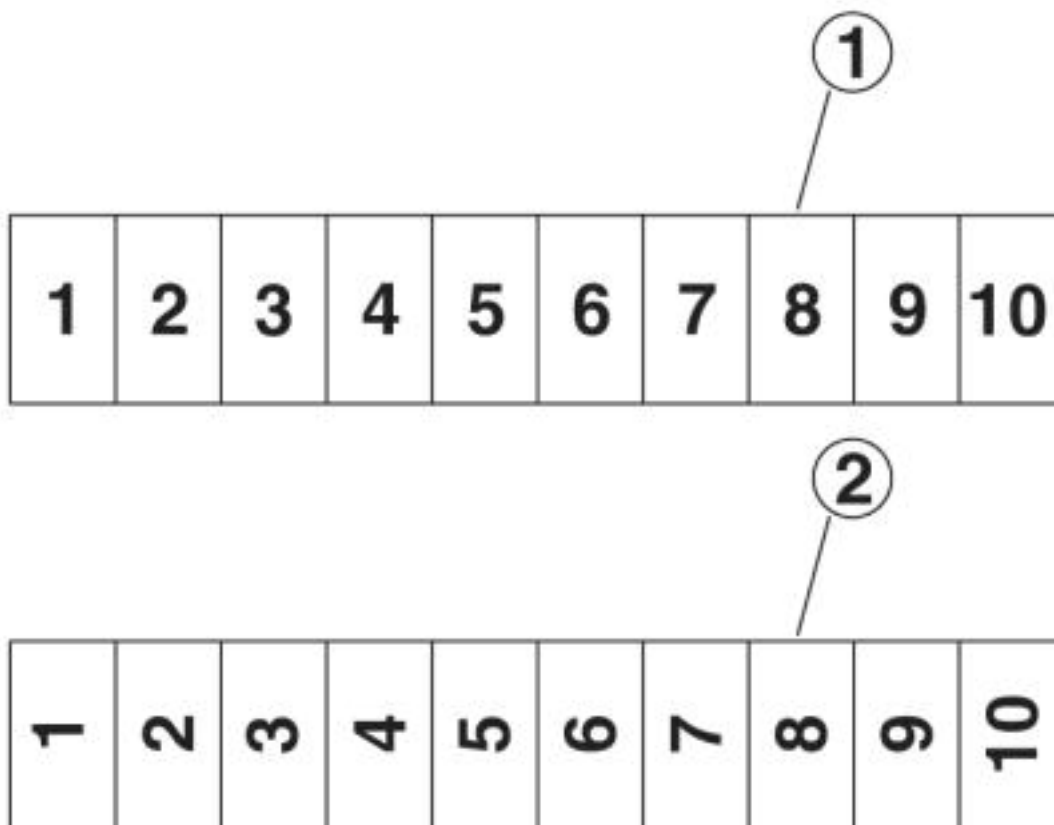

Zack Marker strip, flat - ZBF 16:UNPRINTED - 0827464

Technical data

General

Number of individual labels	50
Number of individual labels per row	5
Number of marker strips	10
Marking mounting type	snap into flat marker groove

Standards and Regulations

Wipe resistance	DIN EN 61010-1 (VDE 0411-1)
Flammability rating according to UL 94	V2

Environmental Product Compliance

China RoHS	For details about hazardous substances go to tab "Downloads", Category "Manufacturer's declaration"

Drawings

Schematic diagram