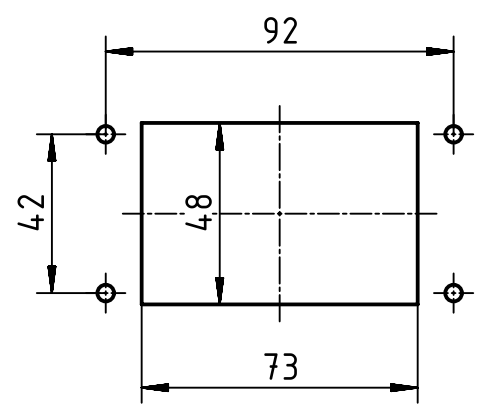

panel cut out (1:2)

	All Dimensions in mm Original Size DIN A4	Scale 1:1	Free size tol.		Ref.	
	All rights reserved Department EL PD - DE	Created by DICK	Inspected by BERGHORN	Standardisation TIEMANNA	Date 2015-09-01	State Final Release
HARTING Electric GmbH & Co. KG D-32339 Espelkamp		Title Han A Base Panel 2 Levers			Doc-Key / ECM-Nr. 100105480/UGD/005/B 500000093856	
		Type TB	Number 09 20 032 0301		Rev. B	Page 1/1