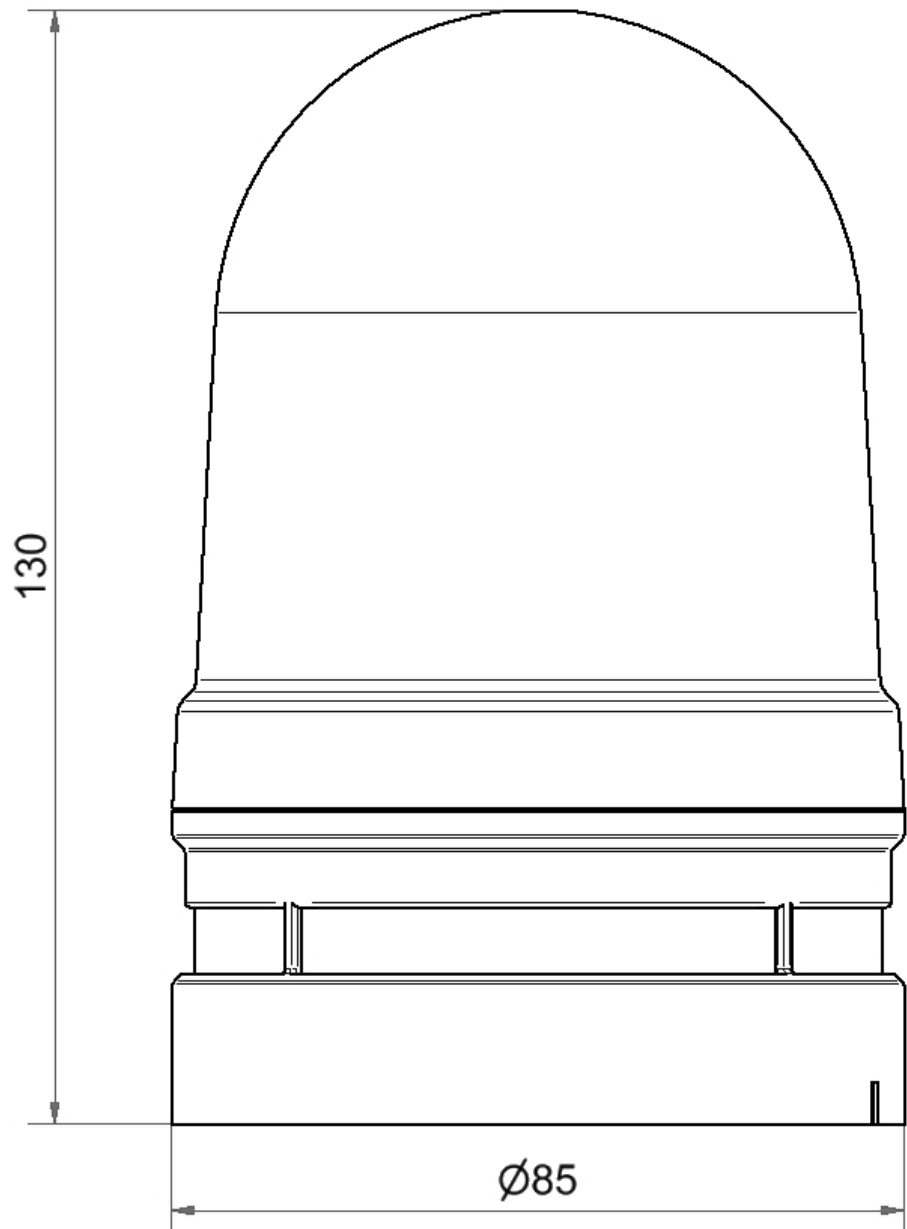

Midi / EvoSIGNAL

Midi TwinLIGHT Combi 12/24VAC/DC RD

Volume/dB(max) at 1m distance	110,0 dB (A)
Acoustic signal image	Multi-tone
Number of tones	10 tone
Audio frequency	3300 Hz

DRAWING

For additional installation and mounting information, refer to the appropriate user guide at www.werma.com. This printed copy is for information only and is subject to alteration.