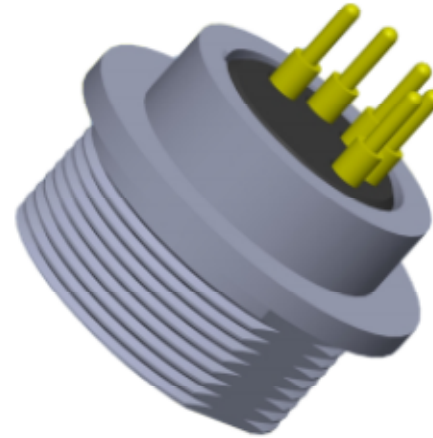

M18 5PIN Straight Female Connector

ELETE
Professional Connecting Solutions
M18F01-0501A001

Materials

Terminal: Brass/Phosphor Bronze
Plastic: PA46/LCP

RECOMMENDPANEL CUT-OUT