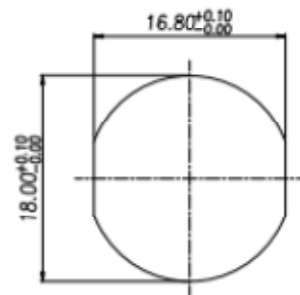

M18 5PIN Straight Female Connector

ELETE
Professional Connecting Solutions
M18F01-0501A001

Materials

Terminal: Brass/Phosphor Bronze
Plastic: PA46/LCP

RECOMMENDPANEL CUT-OUT