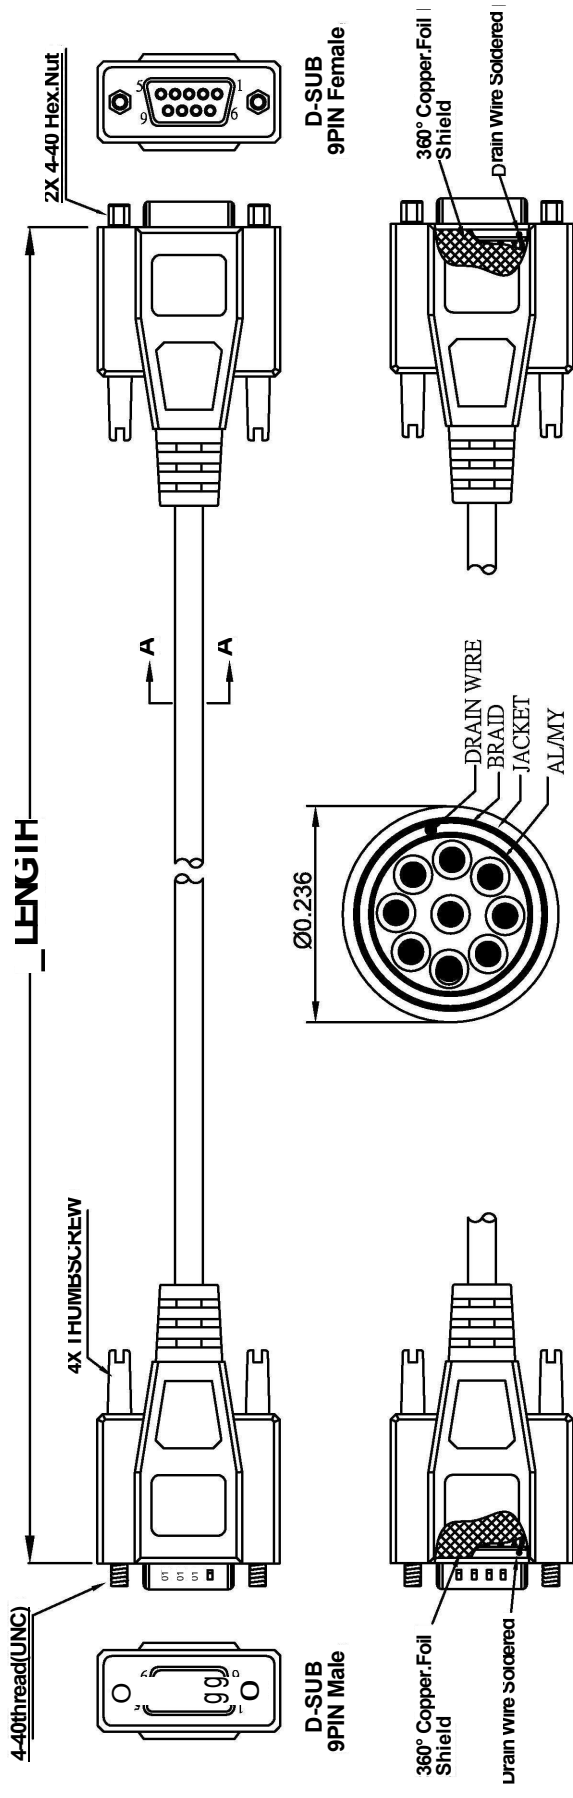

REV.	DESCRIPTION	REVISIONS	DATE	APPROVED
A1	NEW RELEASE		23/04/07	
A1	Add 360 Copper-Foil Shield		21/05/07	
A2	Add wiring color		12/JAN/12	

LENGTH & P/N Table

LENGTH	P/N	Cable Color
2.5FT ± 1 inch	CS-DLSLSZH9MF0-002.5	BLACK
5FT ± 2 inch	CS-DLSLSZH9MF0-005	BLACK
10FT ± 3 inch	CS-DLSLSZH9MF0-010	BLACK
15FT ± 3 inch	CS-DLSLSZH9MF0-015	BLACK
25FT ± 4 inch	CS-DLSLSZH9MF0-025	BLACK
50FT ± 6 inch	CS-DLSLSZH9MF0-050	BLACK
125FT ± 8 inch	CS-DLSLSZH9MF0-125	BLACK

PIN OUT: 1 TO 1		
Male	Female	Color
PIN1	PIN1	Black
PIN2	PIN2	Brown
PIN3	PIN3	Red
PIN4	PIN4	Green
PIN5	PIN5	Yellow
PIN6	PIN6	Green
PIN7	PIN7	Blue
PIN8	PIN8	Brown
PIN9	PIN9	Brown
SHIELD	SHIELD	Gray Drain Wire

APPROVALS		DATE
DRAWN	LF	12/JAN/2012
CHECKED	BA	12/JAN/2012
RESP'NG		
TRNG'NG		

UNLESS OTHERWISE SPECIFIED DIMENSIONS ARE IN INCHES TOLERANCES ARE:

DEVS ±.X
X ±.XX
XXX ±.XXX

THRU ANGLE PROJECTION

AMPHENOL Cables on Demand
20 VALLEY ST. ENDICOTT, NY 13760

LSZH Data Cable 9 PIN D-Sub MF

REV A A

CS-DLSLSZH9MF0-XXX A2

SCALE SHEET OF

NOTES: UNLESS OTHERWISE SPECIFIED