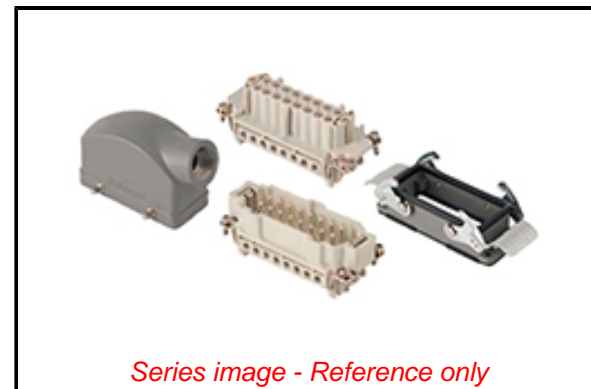

PLEASE CHECK WWW.MOLEX.COM FOR LATEST PART INFORMATION

Part Number: [0936030081](#)
Status: **Active**
Overview: GWconnect Heavy Duty Connectors (HDC)
Description: GWconnect Connector Kit, 24 Pole, Series S-E Female-Male Inserts, Pg21 Die-cast Aluminum Hood-Side Entry, Bulkhead Mount Housing-Vertical, 2 Lever, Size 24B «104x27», Grey

Documents:

[RoHS Certificate of Compliance (PDF)](#)

Kit components

Kit Components [936013737](#) Pg21 Hood, [936010307](#) Male Insert, [936010297](#) Female Insert, [936013538](#) Vertical Bulkhead Housing

General

Product Family Industrial Connectors / Enclosures
Series [93603](#)
Color - Cable Jacket N/A
Component Size 24B «104X27»
Component Type Connector Kit - Female+Male
Exclude SD Check Yes
Insert Series S-E
Overview [GWconnect Heavy Duty Connectors (HDC)](#)
Product Category Heavy Duty Connectors
Product Name GWconnect
UPC 887191864877

Physical

Lock to Mating Part Yes
Mounting Style Bulkhead
Net Weight 590.000/g
Packaging Type Bag
Thread Size Pg21
Thread Type (Pg)

Electrical

Current - Maximum per Contact 16.0A
Voltage - Maximum 500V

Material Info

Engineering Number 7924.6752.0

Series image - Reference only

EU ELV

Not Relevant

EU RoHS

Compliant with Exemption 6(c)

REACH SVHC

Contained Per - ED/71/2019 (16 July 2019)

Lead

Halogen-Free

Status

Not Reviewed

For more information, please visit [Contact US](#)

China ROHS

ELV

RoHS Phthalates

China RoHS

50 Image

Not Relevant

Not Contained

Search Parts in this Series

[93603](#) Series