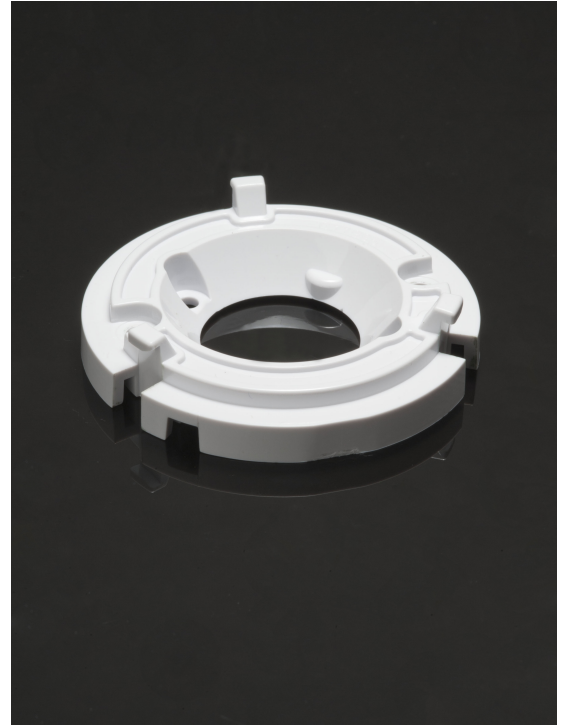

LENA-STD-BASE-CL340

Basepart for LENA and LENINA reflectors.
Compatible with Citizen CL-L340.

TECHNICAL SPECIFICATIONS:

Dimensions	Ø 58.6 mm
Height	13.3 mm
Fastening	screw
Colour	white
Box size	380 x 240 x 120 mm
Box weight	1 kg
Quantity in Box	60 pcs
ROHS compliant	yes ⓘ

MATERIAL SPECIFICATIONS:

Component	Type	Material	Colour
LENA-STD-BASE-CL340	Base part	PC	white

GENERAL INFORMATION:

NOTE: The typical beam angle will be changed by different color, chip size and chip position tolerance. The typical total beam angle is the full angle measured where the luminous intensity is half of the peak value.