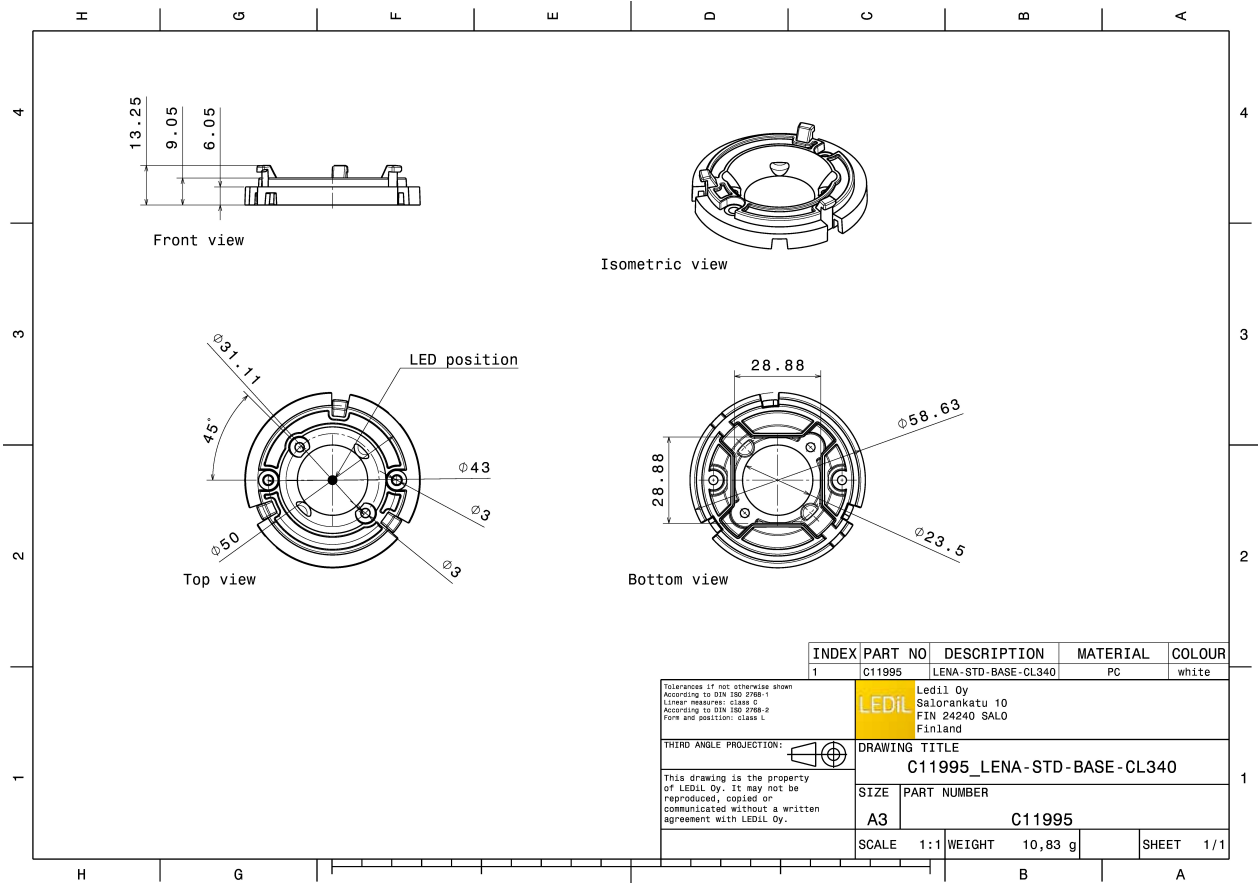

LENA-STD-BASE-CL340

Basepart for LENA and LENINA reflectors.
Compatible with Citizen CL-L340.

TECHNICAL SPECIFICATIONS:

Dimensions	Ø 58.6 mm
Height	13.3 mm
Fastening	screw
Colour	white
Box size	380 x 240 x 120 mm
Box weight	1 kg
Quantity in Box	60 pcs
ROHS compliant	yes ⓘ

MATERIAL SPECIFICATIONS:

Component	Type	Material	Colour
LENA-STD-BASE-CL340	Base part	PC	white

GENERAL INFORMATION:

NOTE: The typical beam angle will be changed by different color, chip size and chip position tolerance. The typical total beam angle is the full angle measured where the luminous intensity is half of the peak value.