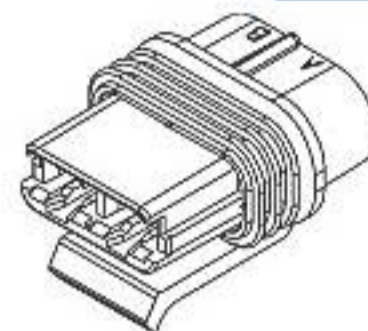

Cavities

Gender

Sealed

Terminal(s) blade size [mm]

Product Segment

Application

[Clear](#)[Search →](#)

## 2 Way Black Metri-Pack 630 Sealed Female Connector Assembly, Max Current 46 amps

**Part #12033769**[Question about this product?](#)[Attributes](#)[Documents \(9\)](#)[Related Products \(13\)](#)

<b>Part # :</b>	12033769
<b>Description :</b>	2 Way Black Metri-Pack 630 Sealed Female Connector Assembly, Max Current 46 amps
<b>Product Type :</b>	Connector
<b>Status :</b>	✓ Active
<b>Family :</b>	Metri-Pack
<b>Series :</b>	6.3
<b>Cavities :</b>	2
<b>Terminal(s) blade size [mm] :</b>	6.3
<b>Sealed :</b>	Sealed
<b>Gender :</b>	Female
<b>Temperature range [°C] :</b>	-40 to 125
<b>Material :</b>	Various (Assembly)
<b>Weight [g] :</b>	6.89