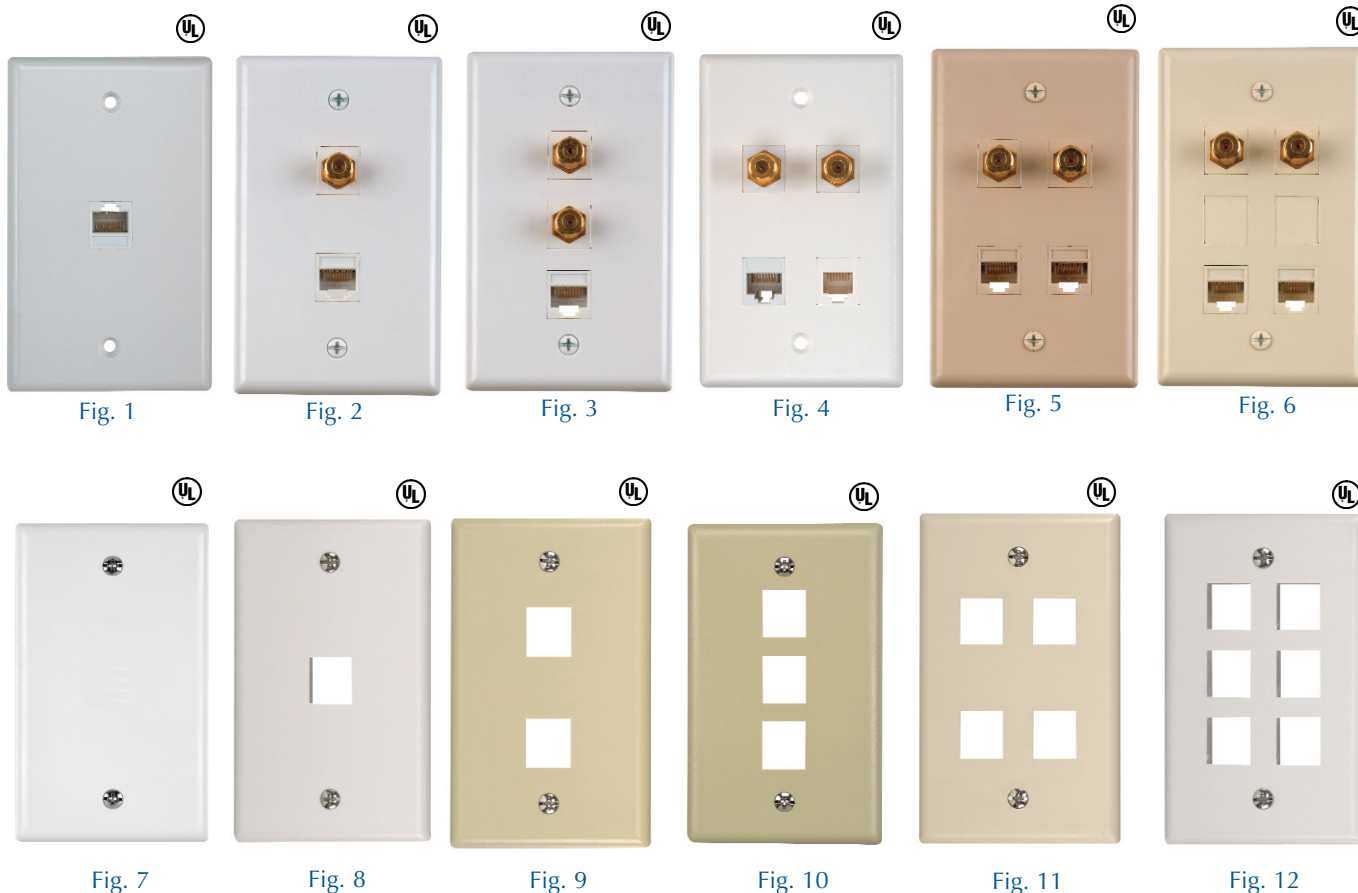

STANDARD KEYSTONE DATACOM WALL PLATES

Residential Structured Cabling Wall Plates, Pre-Loaded

Retail Part No.	Bulk Part No.	Fig. No.	Description	No. of Ports	Color
45-1616		1	Cat 3&4	1	Ivory
45-1617		1	Cat 3&4	1	Lt. Almond
45-957		1	Cat 5e	1	Ivory
45-959	45-959-BU	1	Cat 5e	1	Lt. Almond
45-951	45-951-BU	2	1 Cat 5e + 1 Coax-Gold	2	White
45-955		3	1 Cat 5e + 2 Coax	3	Ivory
45-956		3	1 Cat 5e + 2 Coax	3	Lt. Almond
45-1601	45-1601-BU	4	1 Cat 3&4 + 1 Cat 5e + 2 Coax-Gold	4	White
45-1602		4	1 Cat 3&4 + 1 Cat 5e + 2 Coax-Gold	4	Ivory
	45-937-BU	5	2 Cat 5e + 2 Coax-Gold	4	White
45-970		6	2 Cat 5e + 2 Coax-Gold, 2 Blanks	6	Lt. Almond

Standard Datacom Wall Plates (Keystone Ready)

Retail Part No.	Bulk Part No.	Figure No.	Description	No. of Ports	Color
45-994	45-994-BU	7	Blank, Single Gang	0	White
45-995	45-995-BU	7	Blank, Single Gang	0	Ivory
	45-996-BU	7	Blank, Single Gang	0	Lt. Almond
45-5633	45-5633-BU	8	Single Gang	1	White
	45-950-BU	8	Single Gang	1	Ivory
	45-983-BU	8	Single Gang	1	Lt. Almond
45-5634	45-5634-BU	9	Single Gang	2	White
45-938	45-938-BU	9	Single Gang	2	Ivory
	45-979-BU	9	Single Gang	2	Lt. Almond
45-5635	45-5635-BU	10	Single Gang	3	White
	45-933-BU	10	Single Gang	3	Ivory
45-978		10	Single Gang	3	Lt. Almond
45-5636	45-5636-BU	11	Single Gang	4	White
	45-934-BU	11	Single Gang	4	Ivory
45-977	45-977-BU	11	Single Gang	4	Lt. Almond
	45-5637-BU	12	Single Gang	6	White
45-936	45-936-BU	12	Single Gang	6	Ivory
45-976		12	Single Gang	6	Lt. Almond

Note: These wall plates are used with all of the inserts and jacks on pages 122 and 123.