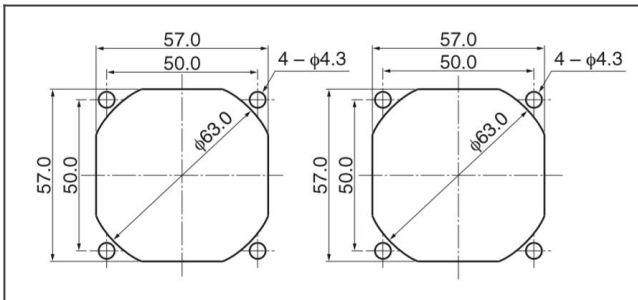

**order part 06015KA-24N-AT-00 Ball Bearing Fan DC Axial Fans**

**06015KA characteristic chart**

**06015KA panel cut out**

**06015KA product drawing**

**DC Axial Fans**

## Detailed Specifications

<b>Fan Size:</b>	60[mm]
<b>Fan Width:</b>	15[mm]
<b>Max. Air Flow:</b>	18.4[CFM]
<b>Max. Air Flow:</b>	0.52[m <sup>3</sup> /min]
<b>Max. Static Pressure:</b>	0.21[In H <sub>2</sub> O]
<b>Fan Speed:</b>	4600[RPM]
<b>Noise:</b>	34[dB]
<b>Life Expectancy:</b>	25 degree C 70,000 Hours[L10]
<b>Bearing Type:</b>	Ball Bearing
<b>Speed Control:</b>	-
<b>Nominal Voltage:</b>	24[V]
<b>Operating Voltage Lower:</b>	10[V]
<b>Operating Voltage Upper:</b>	27.6[V]
<b>Current:</b>	0.1[A]
<b>Input Power:</b>	2.4[W]
<b>Mass:</b>	45[g]
<b>IP Rating:</b>	Standard