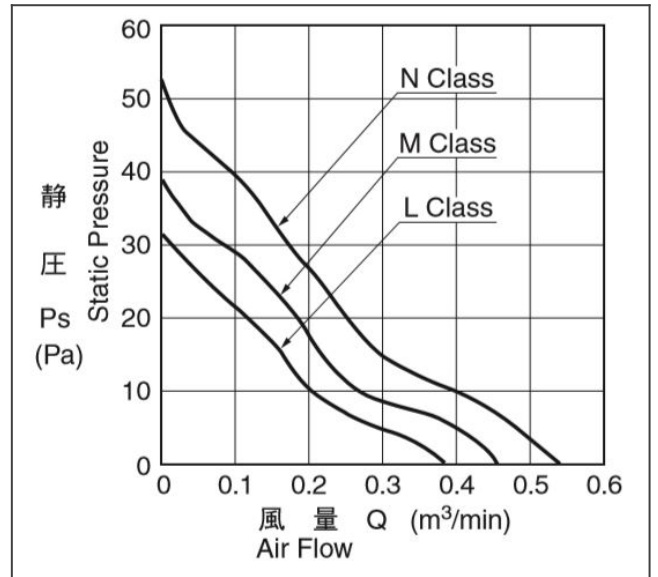

**order part 06015KA-24N-AT-00 Ball Bearing Fan DC Axial Fans**

**06015KA characteristic chart**

**06015KA panel cut out**

**06015KA product drawing**

**DC Axial Fans**

## Detailed Specifications

<b>Fan Size:</b>	60[mm]
<b>Fan Width:</b>	15[mm]
<b>Max. Air Flow:</b>	18.4[CFM]
<b>Max. Air Flow:</b>	0.52[m <sup>3</sup> /min]
<b>Max. Static Pressure:</b>	0.21[In H <sub>2</sub> O]
<b>Fan Speed:</b>	4600[RPM]
<b>Noise:</b>	34[dB]
<b>Life Expectancy:</b>	25 degree C 70,000 Hours[L10]
<b>Bearing Type:</b>	Ball Bearing
<b>Speed Control:</b>	-
<b>Nominal Voltage:</b>	24[V]
<b>Operating Voltage Lower:</b>	10[V]
<b>Operating Voltage Upper:</b>	27.6[V]
<b>Current:</b>	0.1[A]
<b>Input Power:</b>	2.4[W]
<b>Mass:</b>	45[g]
<b>IP Rating:</b>	Standard