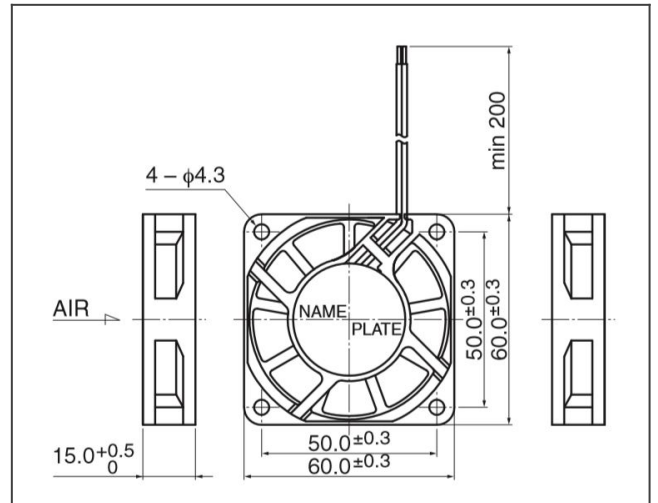

**order part 06015KA-24N-AT-00 Ball Bearing Fan DC Axial Fans**

**06015KA characteristic chart**

**06015KA panel cut out**

**06015KA product drawing**

**DC Axial Fans**

## Detailed Specifications

<b>Fan Size:</b>	60[mm]
<b>Fan Width:</b>	15[mm]
<b>Max. Air Flow:</b>	18.4[CFM]
<b>Max. Air Flow:</b>	0.52[m <sup>3</sup> /min]
<b>Max. Static Pressure:</b>	0.21[In H <sub>2</sub> O]
<b>Fan Speed:</b>	4600[RPM]
<b>Noise:</b>	34[dB]
<b>Life Expectancy:</b>	25 degree C 70,000 Hours[L10]
<b>Bearing Type:</b>	Ball Bearing
<b>Speed Control:</b>	-
<b>Nominal Voltage:</b>	24[V]
<b>Operating Voltage Lower:</b>	10[V]
<b>Operating Voltage Upper:</b>	27.6[V]
<b>Current:</b>	0.1[A]
<b>Input Power:</b>	2.4[W]
<b>Mass:</b>	45[g]
<b>IP Rating:</b>	Standard