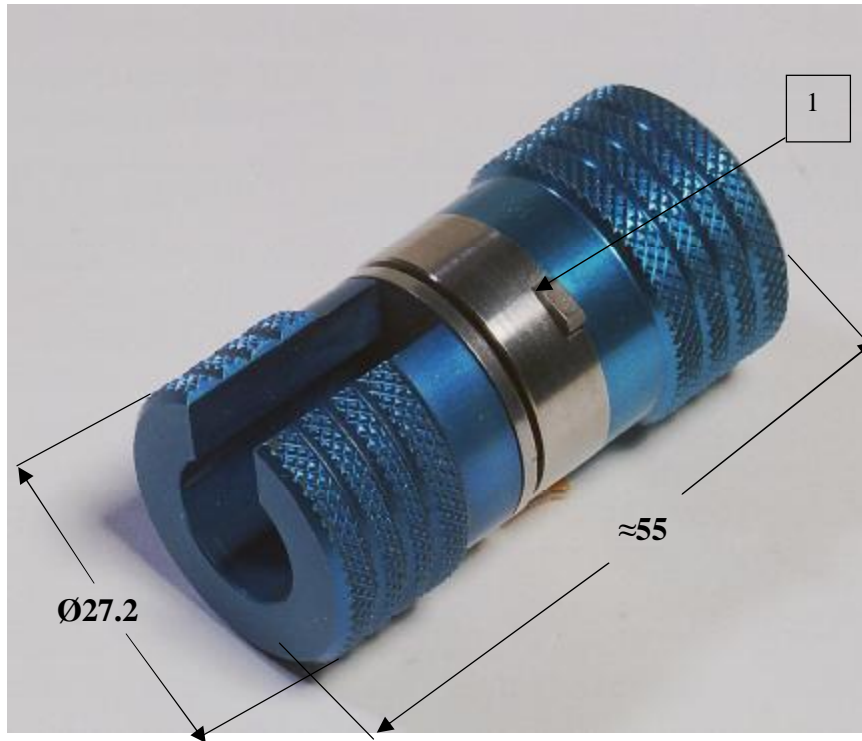

**STRIPPING TOOL**

**R282.053.000**

**CABLE .141**

Series : **OUT**

N°	PART NUMBER	DESIGNATION
1	R282.055.000	Replacement stripping blade
2	R282.344.150	1.5mm across flats male hex key
3	R282.864.120	Blade installation gauge

**NOTE :**

- Instructions for use are included with the stripping tool
- Finish : Blue color

**Issue : 0049 A**

In the effort to improve our product, we reserve the right to make changes judged to be necessary.