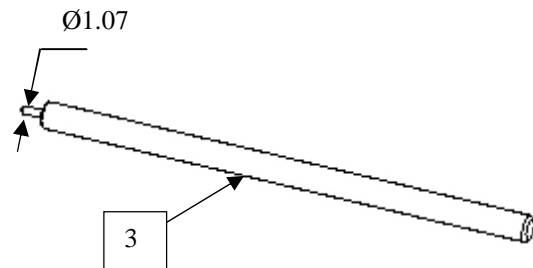

**STRIPPING TOOL**

**R282.053.000**

**CABLE .141**

Series : **OUT**

N°	PART NUMBER	DESIGNATION
1	R282.055.000	Replacement stripping blade
2	R282.344.150	1.5mm across flats male hex key
3	R282.864.120	Blade installation gauge

**NOTE :**

- Instructions for use are included with the stripping tool
- Finish : Blue color

**Issue : 0049 A**

In the effort to improve our product, we reserve the right to make changes judged to be necessary.