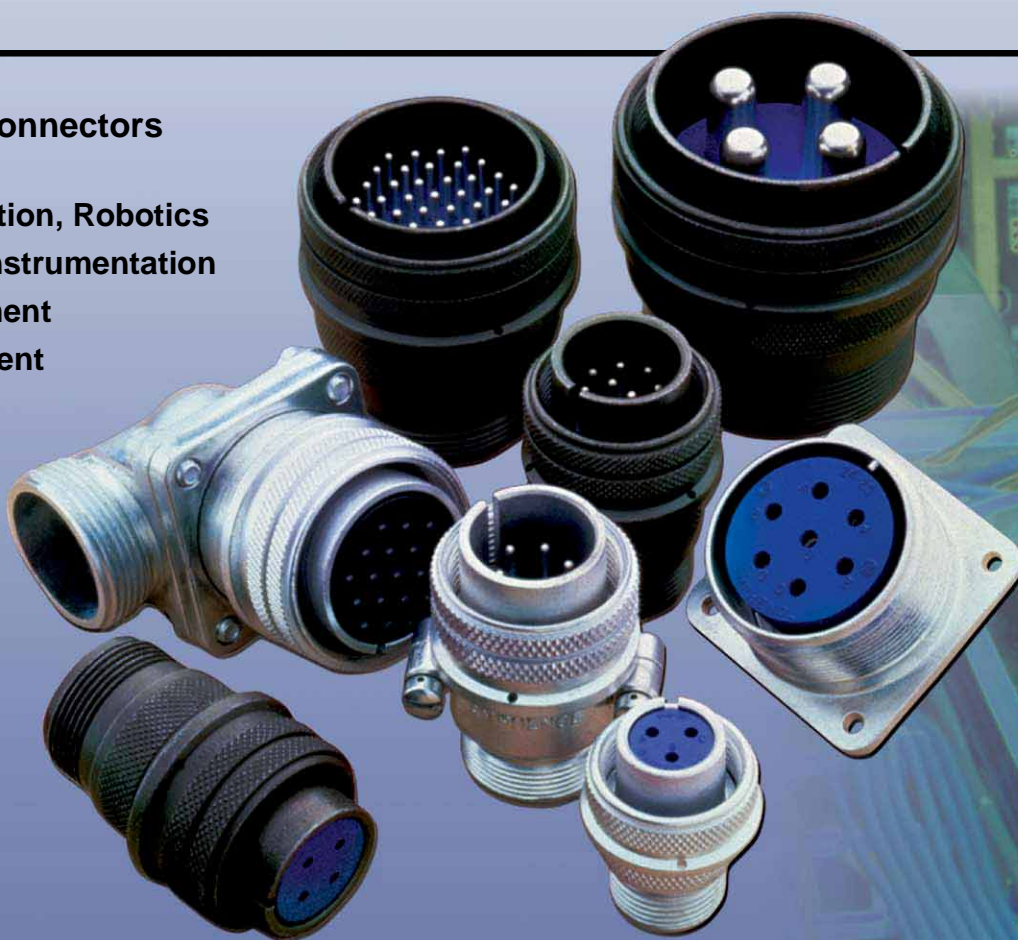

Amphenol® 97 Series Standard Cylindrical Connector

12-022-15

MIL-5015 Style Connectors
widely used for:

- Factory Automation, Robotics
- Machine Tool, Instrumentation
- Welding Equipment
- Medical Equipment

Amphenol® 97 Series Connectors are
UL recognized and CSA recognized.

Amphenol