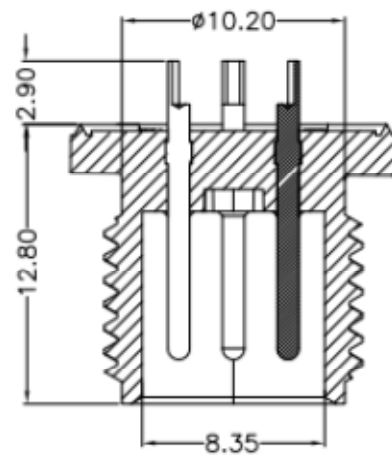

## M12 4pin Straight Male Connector

**ELETE**  
Professional Connector Solutions  
M12M04-0412A001

### Materials

Terminal: Brass/Phosphor Bronze  
Plastic: PA46/LCP

SECTION A-A