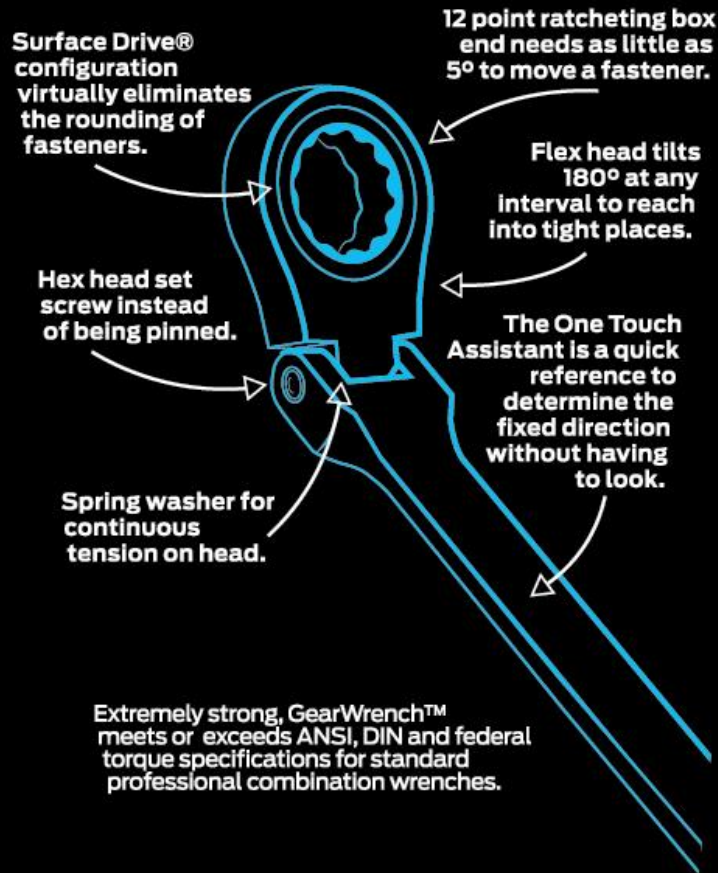

NEW GEARWRENCH BLACK LIMITED EDITION

GEARWRENCH®

WILL MAKE THE HEADS TURN

CLASSICS GET THE NEW LOOK

Polished heads

Black gear ring

Classy premium looking matt black finish

FLEX HEAD

LIMITED BLACK EDITION

PRODUCT INFO AT GLANCE

Part No. / IDH	Product Name	Product EAN	Outer Box EAN	Outer Box Quantity
9901DBE	FlexHead Black Edition Metric Set 12 pcs.	099575099014	020099575099018	8

9901DBE