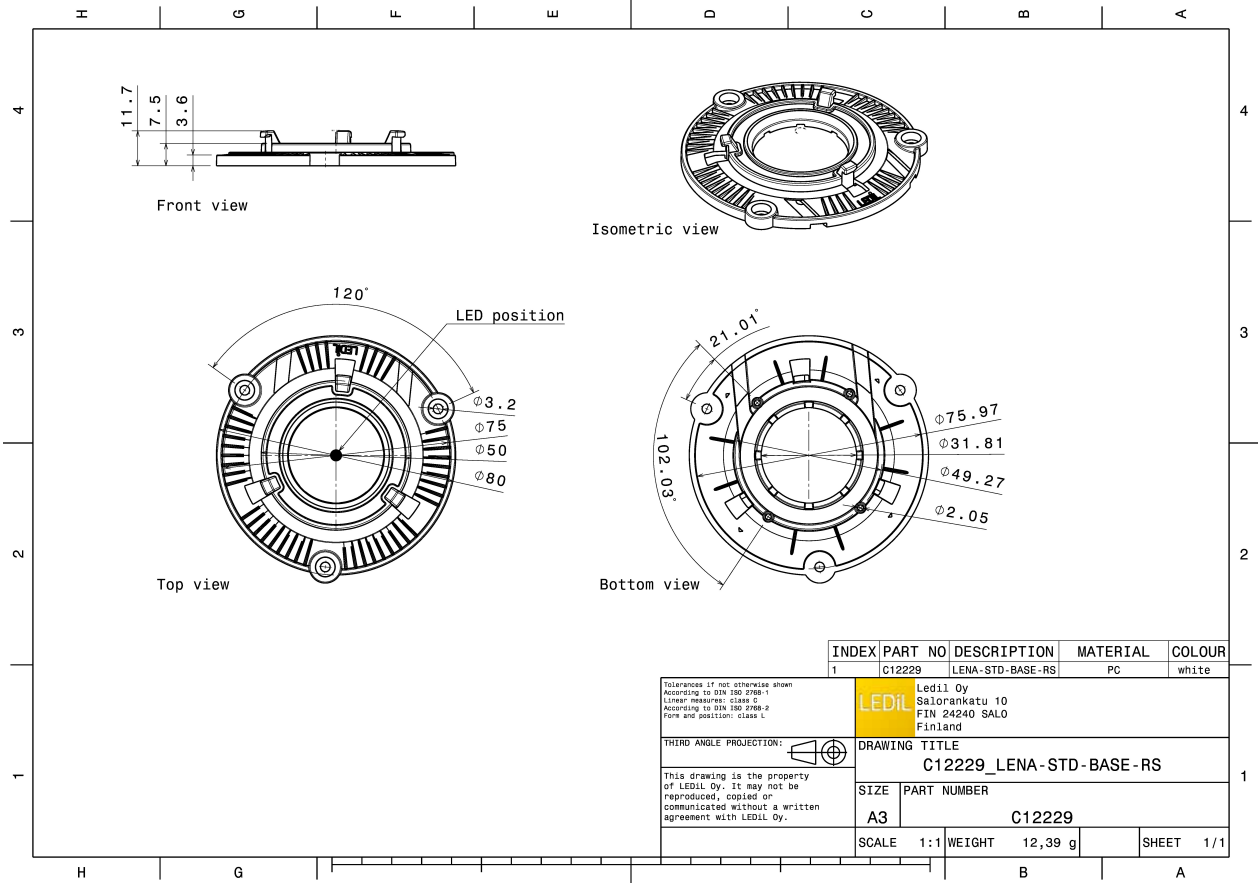

LENA-STD-BASE-RS

Basepart for LENA and LENINA reflectors.
Compatible with Bridgelux BXRA RS.

TECHNICAL SPECIFICATIONS:

Dimensions	Ø 80.0 mm
Height	11.7 mm
Fastening	screw
Colour	white
Box size	
Box weight	1 kg
Quantity in Box	60 pcs
ROHS compliant	yes ⓘ

MATERIAL SPECIFICATIONS:

Component	Type	Material	Colour
LENA-STD-BASE-RS	Base part	PC	white

GENERAL INFORMATION:

NOTE: The typical beam angle will be changed by different color, chip size and chip position tolerance. The typical total beam angle is the full angle measured where the luminous intensity is half of the peak value.