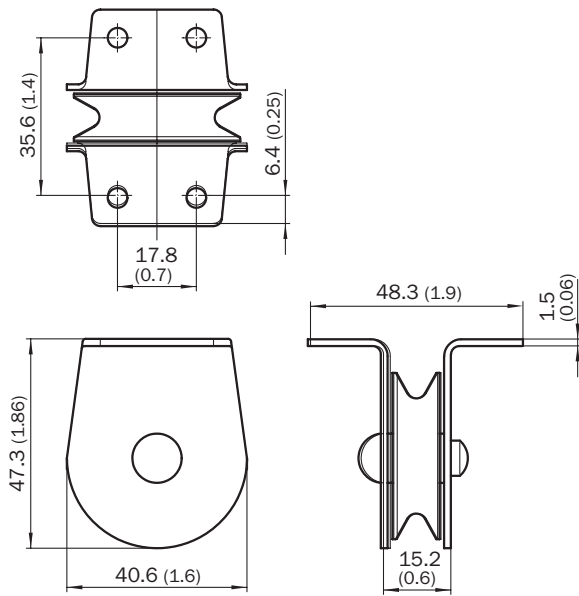

Dimensional drawing (Dimensions in mm (inch))