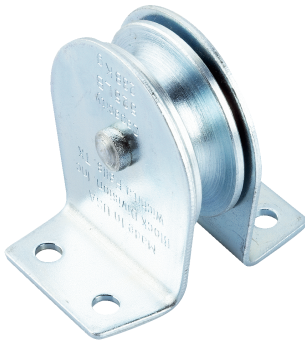

iE110-PCPO

Further accessories

ACCESSORIES

SICK
Sensor Intelligence.

Ordering information

Type	Part no.
iE110-PCPO	5325888

Other models and accessories → www.sick.com/Further_accessories

Detailed technical data

Technical specifications

Accessory group	Ropes and rope accessories
Description	Corner pulley outside

Classifications

ECl@ss 5.0	27279290
ECl@ss 5.1.4	27279290
ECl@ss 6.0	27279290
ECl@ss 6.2	27279290
ECl@ss 7.0	27279290
ECl@ss 8.0	27279290
ECl@ss 8.1	27279290
ECl@ss 9.0	27279090
UNSPSC 16.0901	31151500

Dimensional drawing (Dimensions in mm (inch))

SICK AT A GLANCE

SICK is one of the leading manufacturers of intelligent sensors and sensor solutions for industrial applications. A unique range of products and services creates the perfect basis for controlling processes securely and efficiently, protecting individuals from accidents and preventing damage to the environment.