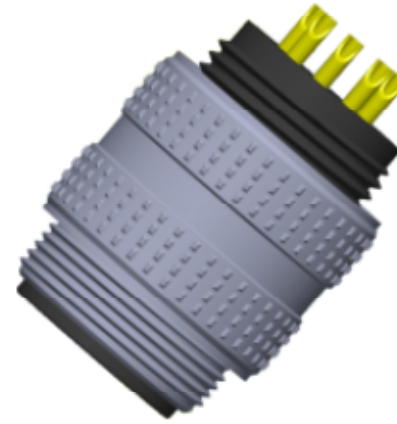

M18 5PIN Straight Male Connector

ELETE
Professional Connecting Solution
M18M01-0501A001

Materials

Terminal: Brass/Phosphor Bronze
Plastic: PA46/LCP

HOUSING & SHELL & CONTACT